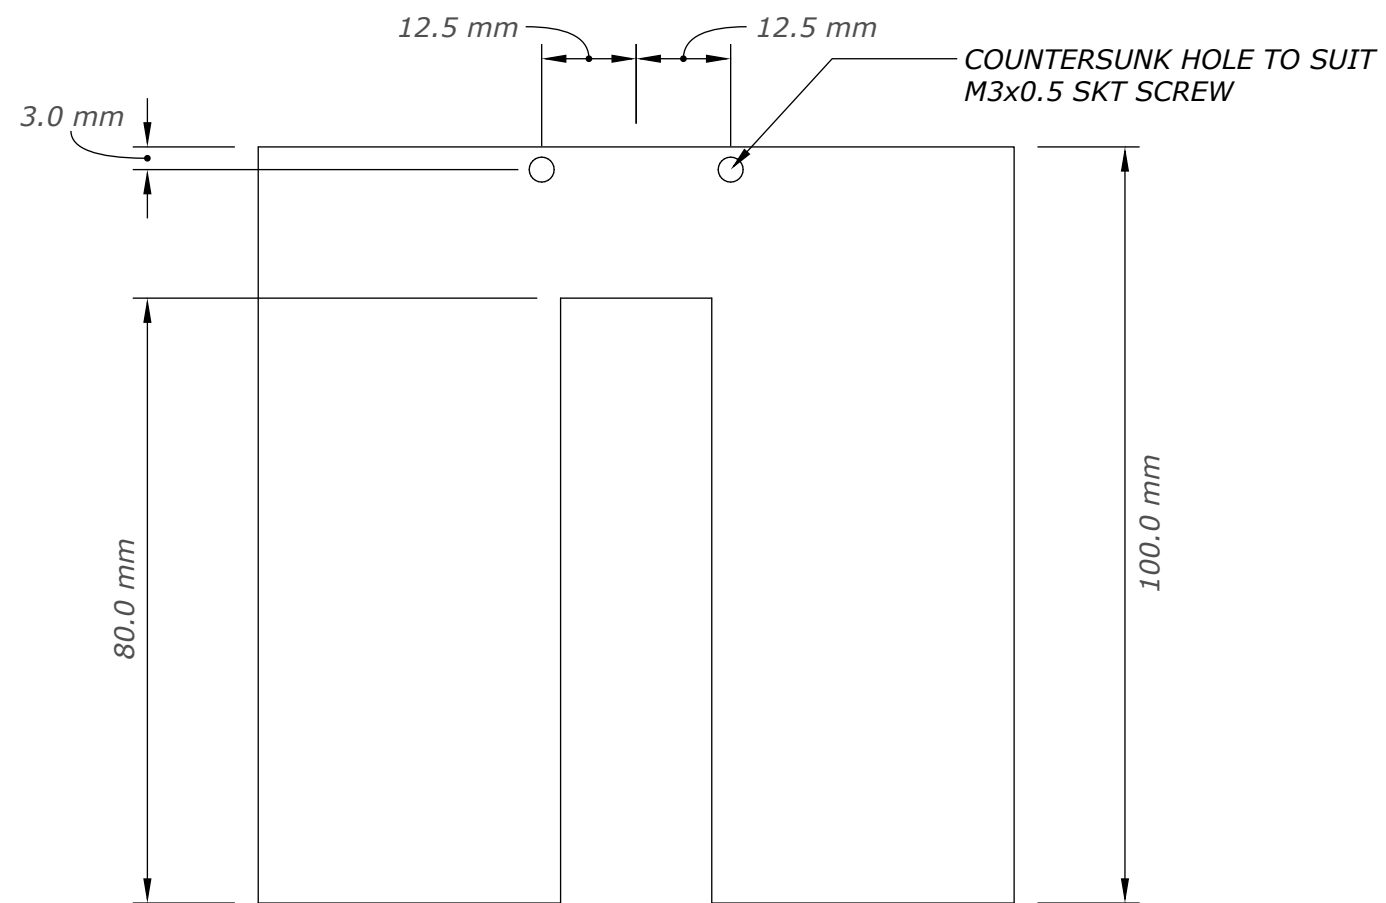

0 Table top
A00 DO NOT SCALE

0 Table leg
A00 DO NOT SCALE

0 Chair back
A00 DO NOT SCALE

0 Chair front
A00 DO NOT SCALE

0 Top plate
A00 DO NOT SCALE

0 Neck plate
A00 DO NOT SCALE

0 Bracket
A00 DO NOT SCALE

0 Post
A00 DO NOT SCALE

Optional 5mm, **10mm**, 15mm and 20mm variants.

0 Spacers
A00 DO NOT SCALE

0 Bottom plate
A00 DO NOT SCALE

0 Clamp - Part A
A00 DO NOT SCALE

0 Clamp - Part B
 A00 DO NOT SCALE

0 Clamp - Part C
 A00 DO NOT SCALE