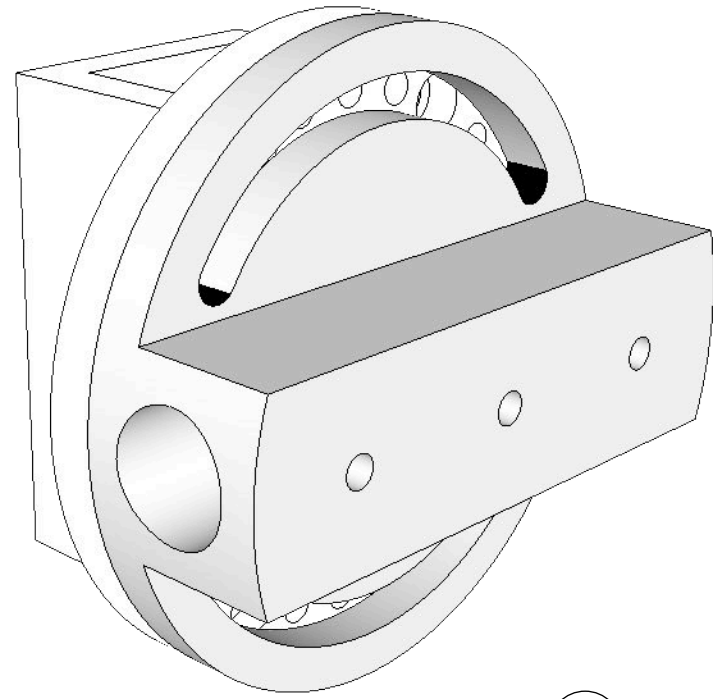

0 Table top
A00 DO NOT SCALE

0 Table leg
A00 DO NOT SCALE

0 Chair back
A00 DO NOT SCALE

0 Chair front
A00 DO NOT SCALE

0 Top plate
A00 DO NOT SCALE

0 Neck plate
A00 DO NOT SCALE

0 Bracket
A00 DO NOT SCALE

0 Post
A00 DO NOT SCALE

Optional 5mm, **10mm**, 15mm and 20mm variants.

0 Spacers
A00 DO NOT SCALE

0 Bottom plate
A00 DO NOT SCALE

0 Clamp - Part A
A00 DO NOT SCALE

0 Clamp - Part B
 A00 DO NOT SCALE

0 Clamp - Part C
 A00 DO NOT SCALE

0 Beam
A00 DO NOT SCALE