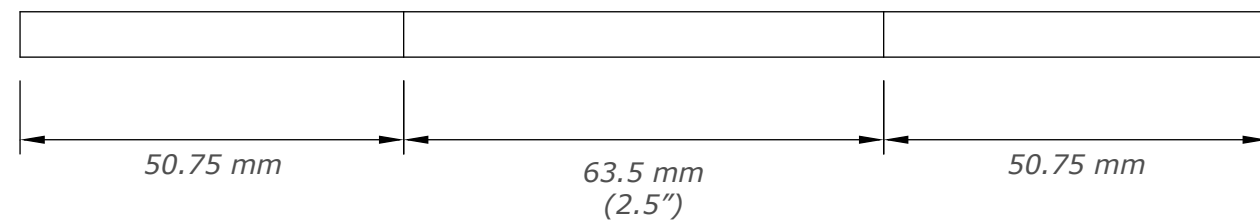

0 Table top
A00 DO NOT SCALE

0 Table leg
A00 DO NOT SCALE

0 Chair back
A00 DO NOT SCALE

0 Chair front
A00 DO NOT SCALE

0 Top plate
A00 DO NOT SCALE

0 Neck plate
A00 DO NOT SCALE

0 Bracket
A00 DO NOT SCALE

0 Post
A00 DO NOT SCALE

Optional 5mm, **10mm**, 15mm and 20mm variants.

0 Spacers
A00 DO NOT SCALE

0 Bottom plate
A00 DO NOT SCALE

0 Clamp - Part A
A00 DO NOT SCALE

0 Clamp - Part B
 A00 DO NOT SCALE

0 Clamp - Part C
 A00 DO NOT SCALE