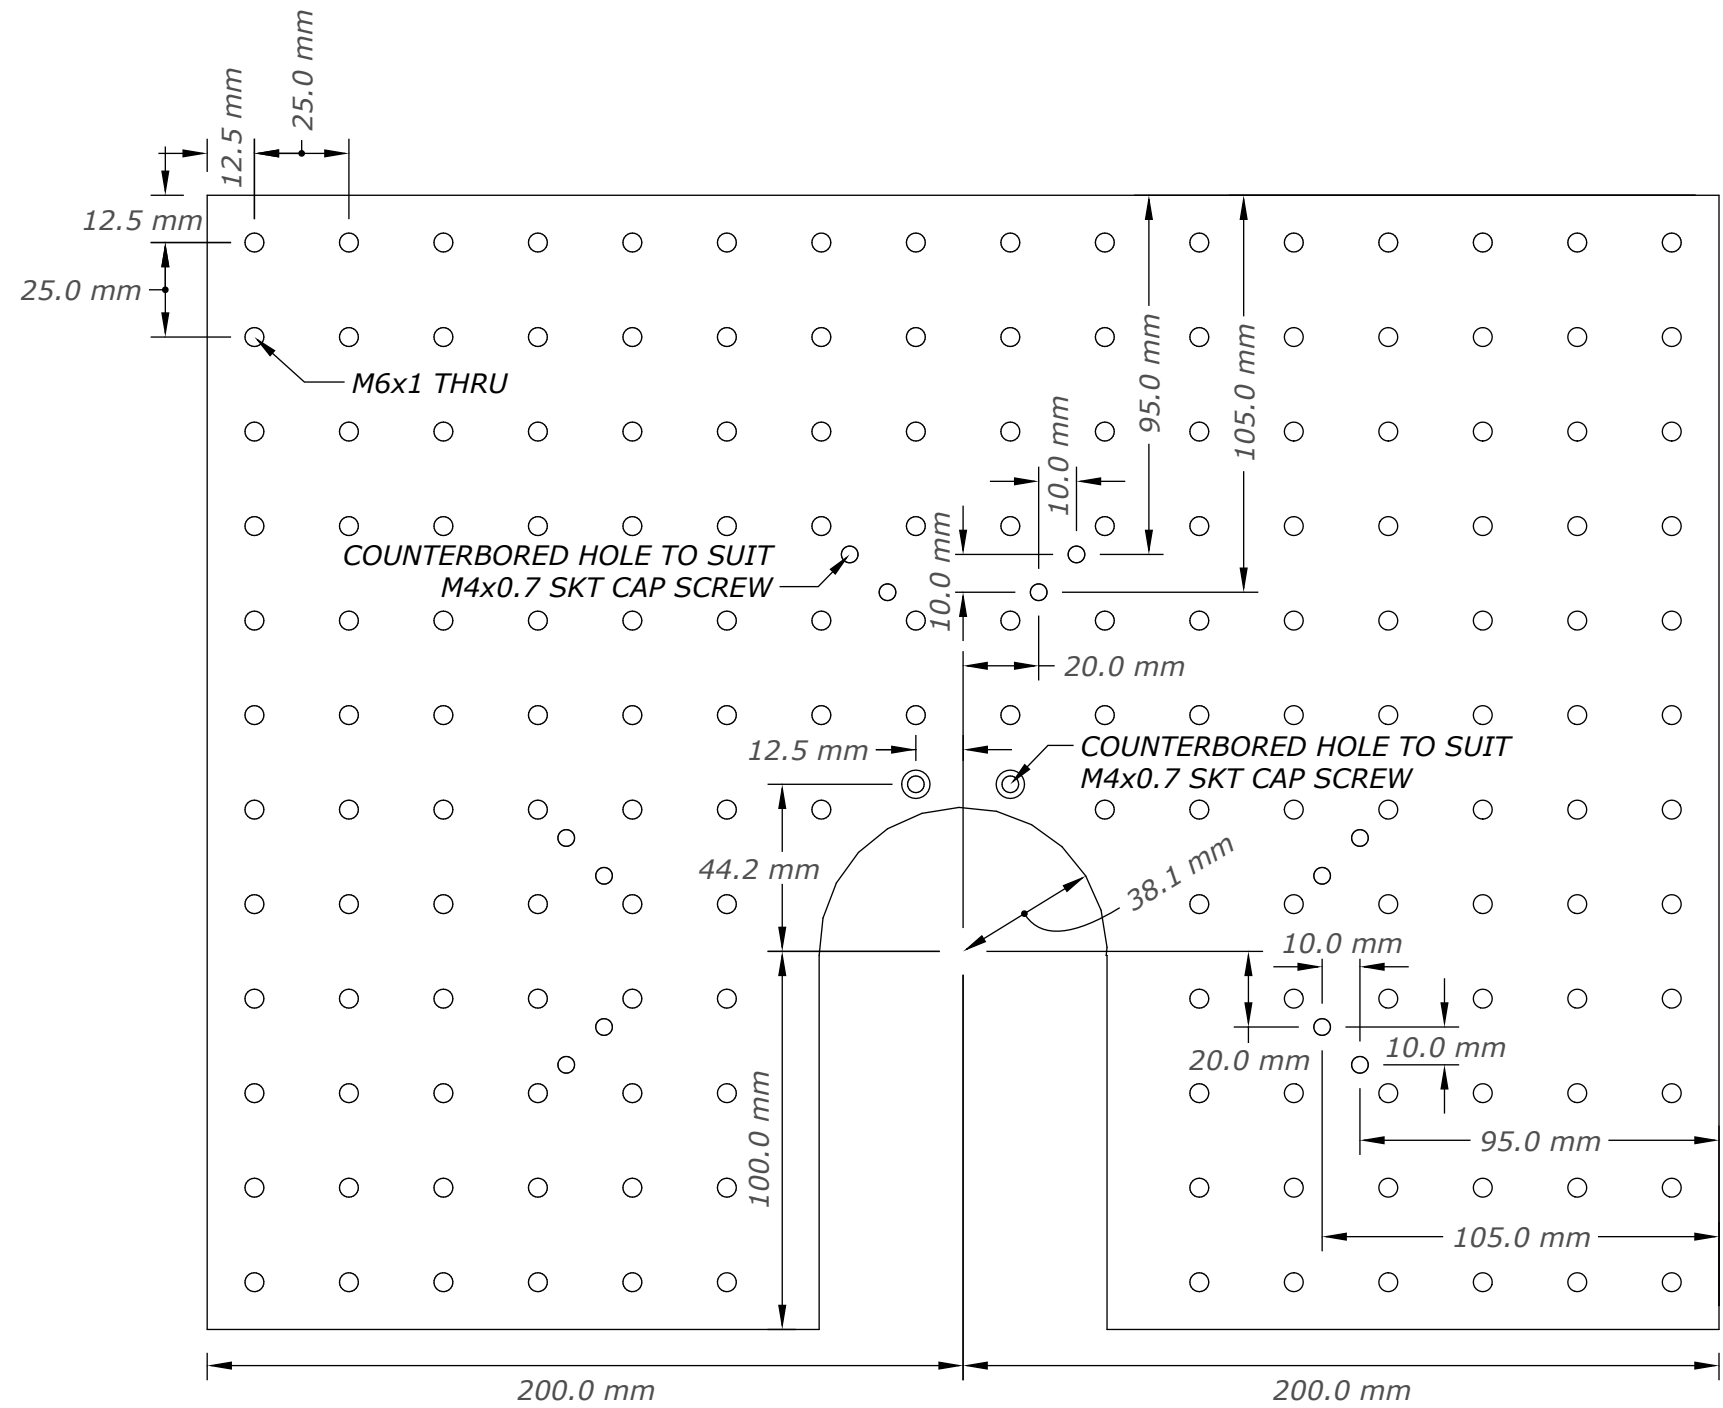

0 Table top
A00 DO NOT SCALE

0 Table leg
A00 DO NOT SCALE

0 Chair back
A00 DO NOT SCALE

0 Chair front
A00 DO NOT SCALE

0 Top plate
A00 DO NOT SCALE

0 Neck plate
A00 DO NOT SCALE

0 Bracket
A00 DO NOT SCALE

0 Post
A00 DO NOT SCALE

Optional 5mm, **10mm**, 15mm and 20mm variants.

0 Spacers
A00 DO NOT SCALE

0 Bottom plate
A00 DO NOT SCALE

0 Clamp - Part A
A00 DO NOT SCALE

0 Clamp - Part B
 A00 DO NOT SCALE

0 Clamp - Part C
 A00 DO NOT SCALE

0 Beam
A00 DO NOT SCALE