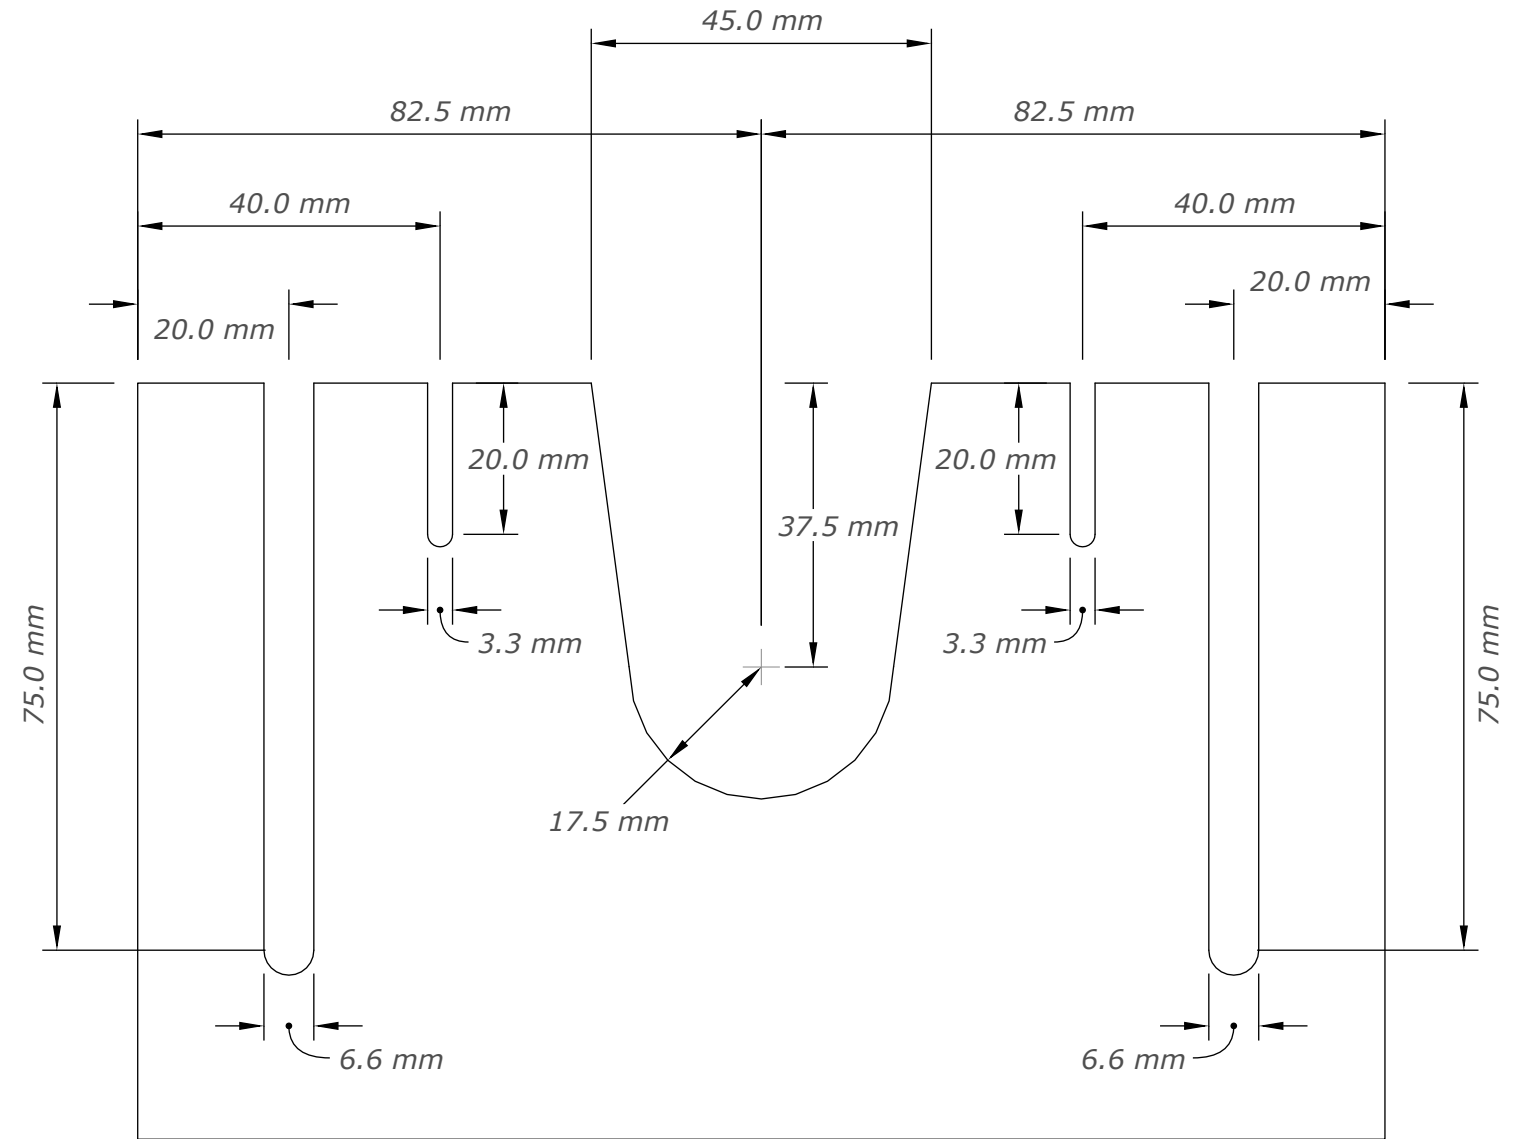

0 Table top
A00 DO NOT SCALE

0 Table leg
A00 DO NOT SCALE

0 Chair back
A00 DO NOT SCALE

0 Chair front
A00 DO NOT SCALE

0 Top plate
A00 DO NOT SCALE

0 Neck plate
A00 DO NOT SCALE

0 Bracket
A00 DO NOT SCALE

0 Post
A00 DO NOT SCALE

Optional 5mm, **10mm**, 15mm and 20mm variants.

0 Spacers
A00 DO NOT SCALE

0 Bottom plate
A00 DO NOT SCALE

0 Clamp - Part A
A00 DO NOT SCALE

0 Clamp - Part B
 A00 DO NOT SCALE

0 Clamp - Part C
 A00 DO NOT SCALE