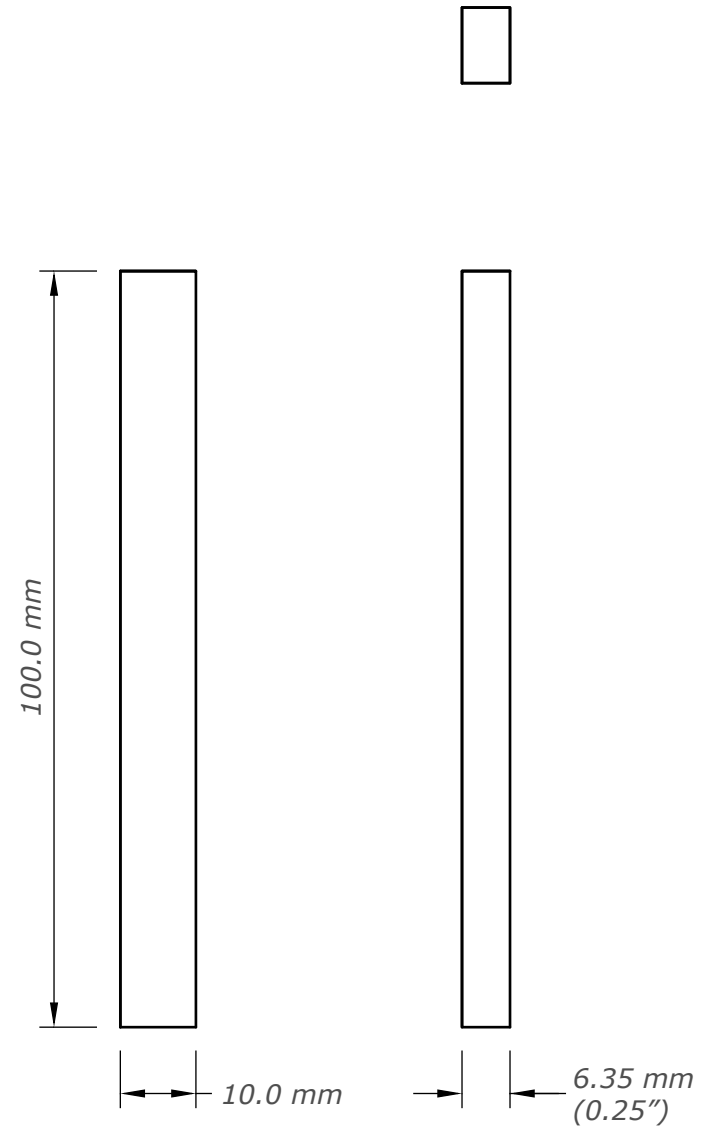

0 Table top
A00 DO NOT SCALE

0 Table leg
A00 DO NOT SCALE

0 Chair back
A00 DO NOT SCALE

0 Chair front
A00 DO NOT SCALE

0 Top plate
A00 DO NOT SCALE

0 Neck plate
A00 DO NOT SCALE

0 Bracket
A00 DO NOT SCALE

0 Post
A00 DO NOT SCALE

Optional 5mm, **10mm**, 15mm and 20mm variants.

0 Spacers
A00 DO NOT SCALE

0 Bottom plate
A00 DO NOT SCALE

0 Clamp - Part A
A00 DO NOT SCALE

0 Clamp - Part B
 A00 DO NOT SCALE

0 Clamp - Part C
 A00 DO NOT SCALE

0 Beam
A00 DO NOT SCALE