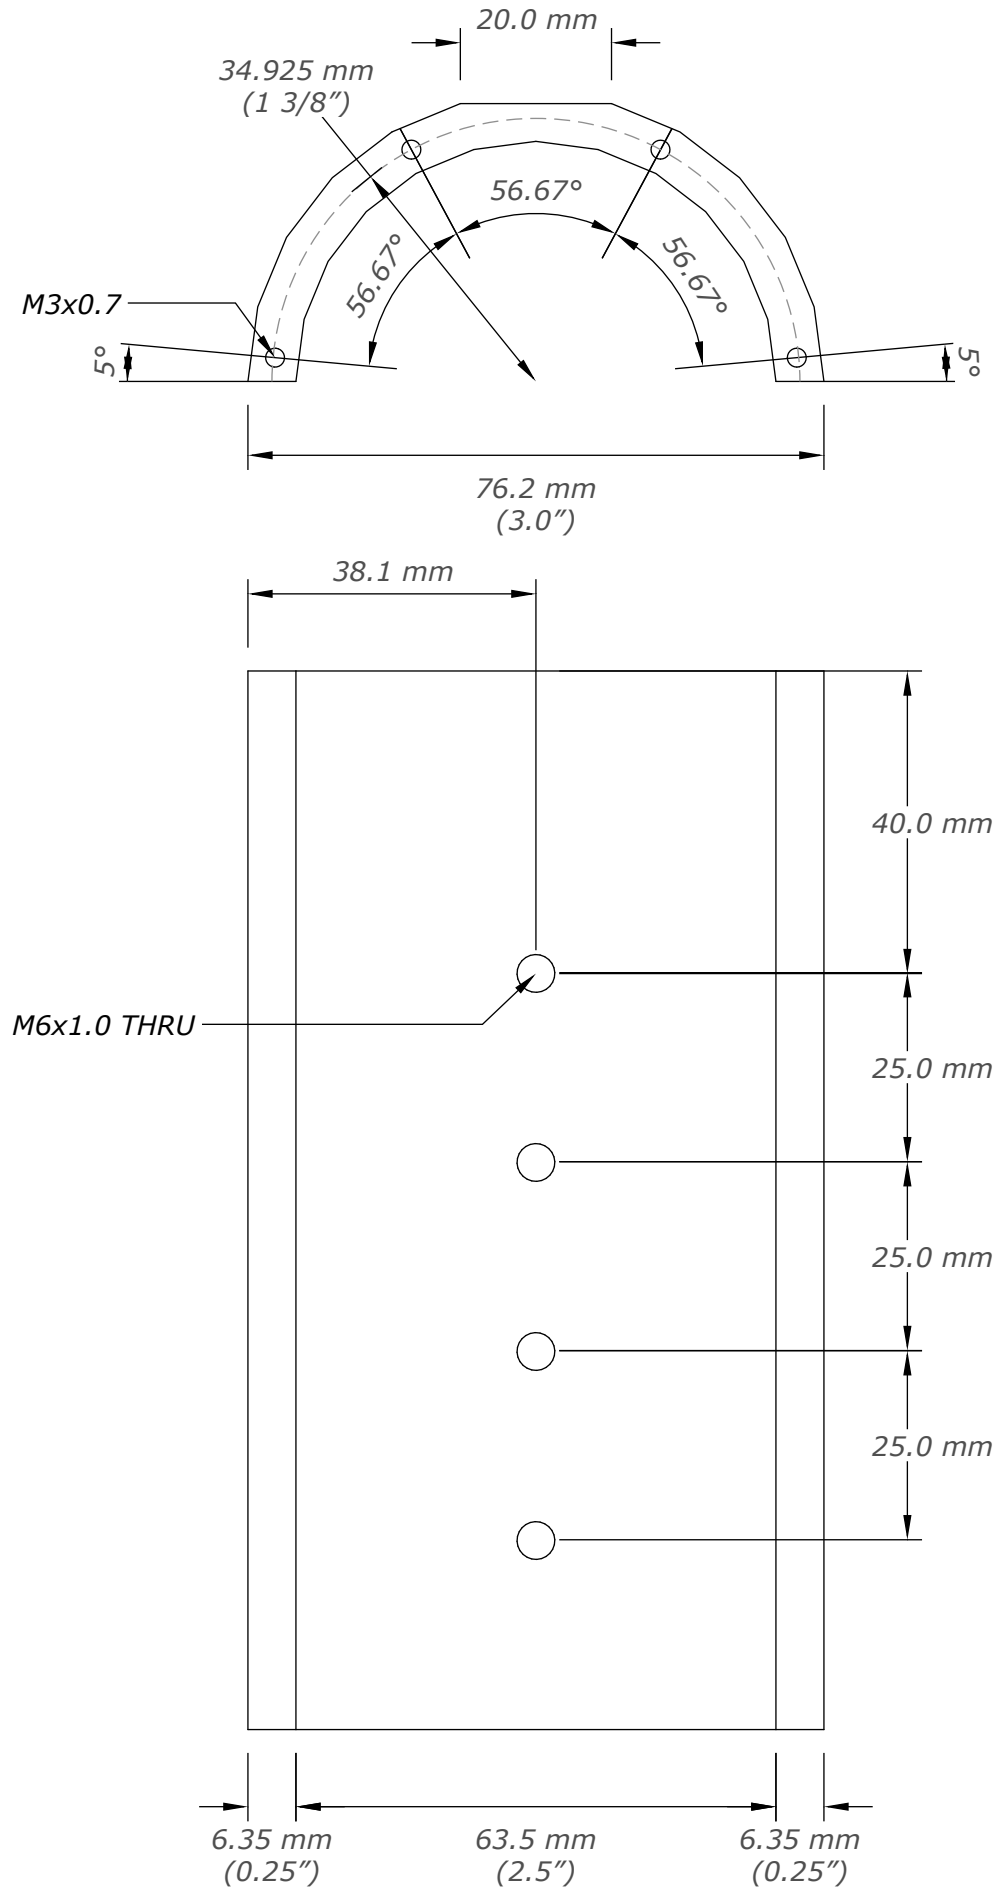

0 Table top
A00 DO NOT SCALE

0 Table leg
A00 DO NOT SCALE

0 Chair back
A00 DO NOT SCALE

0 Chair front
A00 DO NOT SCALE

0 Top plate
A00 DO NOT SCALE

0 Neck plate
A00 DO NOT SCALE

0 Bracket
A00 DO NOT SCALE

0 Post
A00 DO NOT SCALE

Optional 5mm, **10mm**, 15mm and 20mm variants.

0 Spacers
A00 DO NOT SCALE

0 Bottom plate
A00 DO NOT SCALE

0 Clamp - Part A
A00 DO NOT SCALE

0 Clamp - Part B
 A00 DO NOT SCALE

0 Clamp - Part C
 A00 DO NOT SCALE

0 Beam
A00 DO NOT SCALE