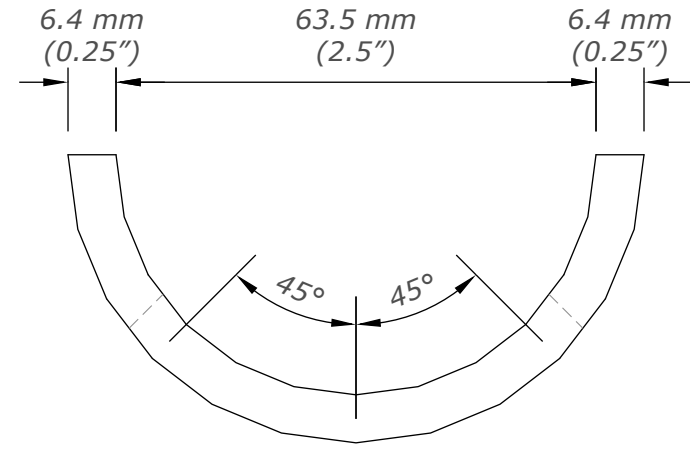

0 Table top
A00 DO NOT SCALE

0 Table leg
A00 DO NOT SCALE

0 Chair back
A00 DO NOT SCALE

0 Chair front
A00 DO NOT SCALE

0 Top plate
A00 DO NOT SCALE

0 Neck plate
A00 DO NOT SCALE

0 Bracket
A00 DO NOT SCALE

0 Post
A00 DO NOT SCALE

Optional 5mm, **10mm**, 15mm and 20mm variants.

0 Spacers
A00 DO NOT SCALE

0 Bottom plate
A00 DO NOT SCALE

0 Clamp - Part A
A00 DO NOT SCALE

0 Clamp - Part B
 A00 DO NOT SCALE

0 Clamp - Part C
 A00 DO NOT SCALE

0 Beam
A00 DO NOT SCALE