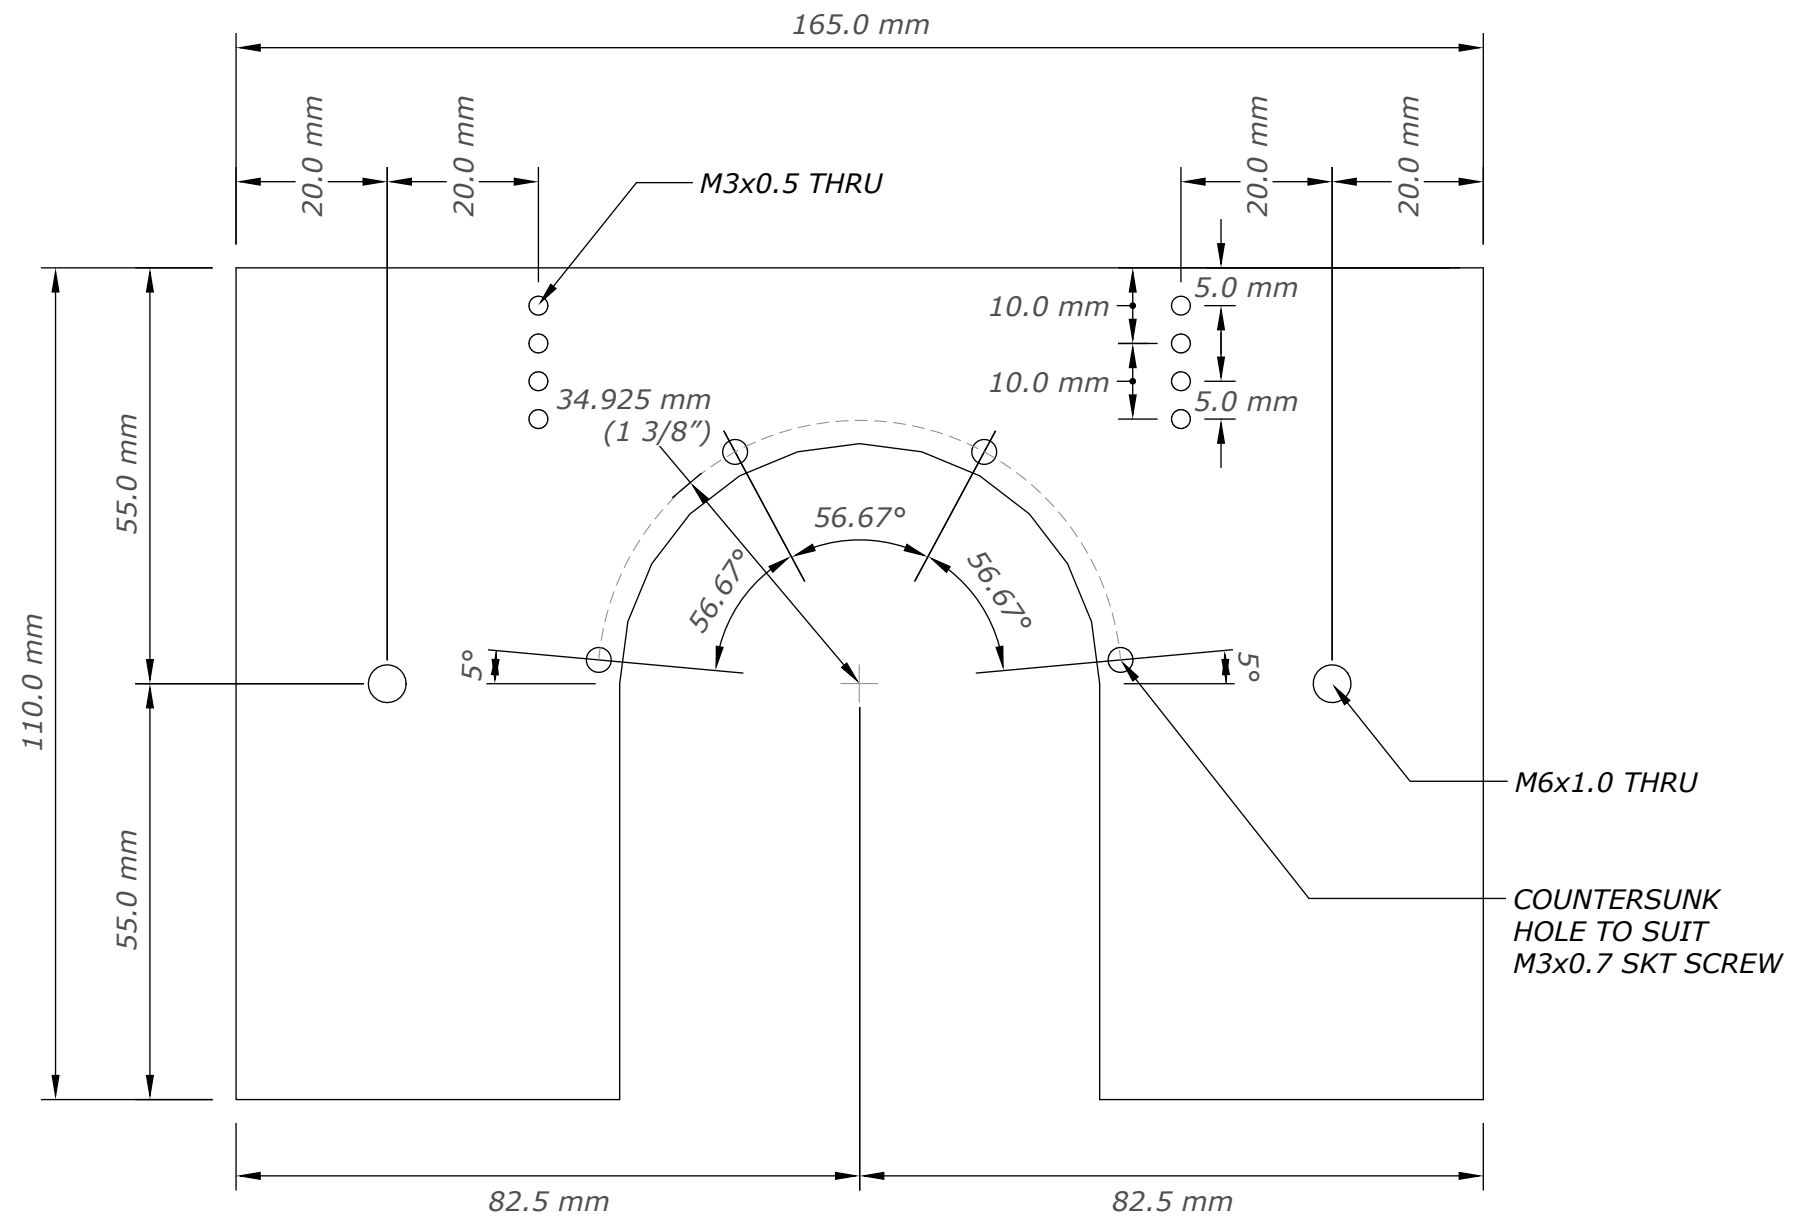

0 Table top
A00 DO NOT SCALE

0 Table leg
A00 DO NOT SCALE

0 Chair back
A00 DO NOT SCALE

0 Chair front
A00 DO NOT SCALE

0 Top plate
A00 DO NOT SCALE

0 Neck plate
A00 DO NOT SCALE

0 Bracket
A00 DO NOT SCALE

0 Post
A00 DO NOT SCALE

Optional 5mm, **10mm**, 15mm and 20mm variants.

0 Spacers
A00 DO NOT SCALE

0 Bottom plate
A00 DO NOT SCALE

0 Clamp - Part A
A00 DO NOT SCALE

0 Clamp - Part B
 A00 DO NOT SCALE

0 Clamp - Part C
 A00 DO NOT SCALE

0 Beam
A00 DO NOT SCALE