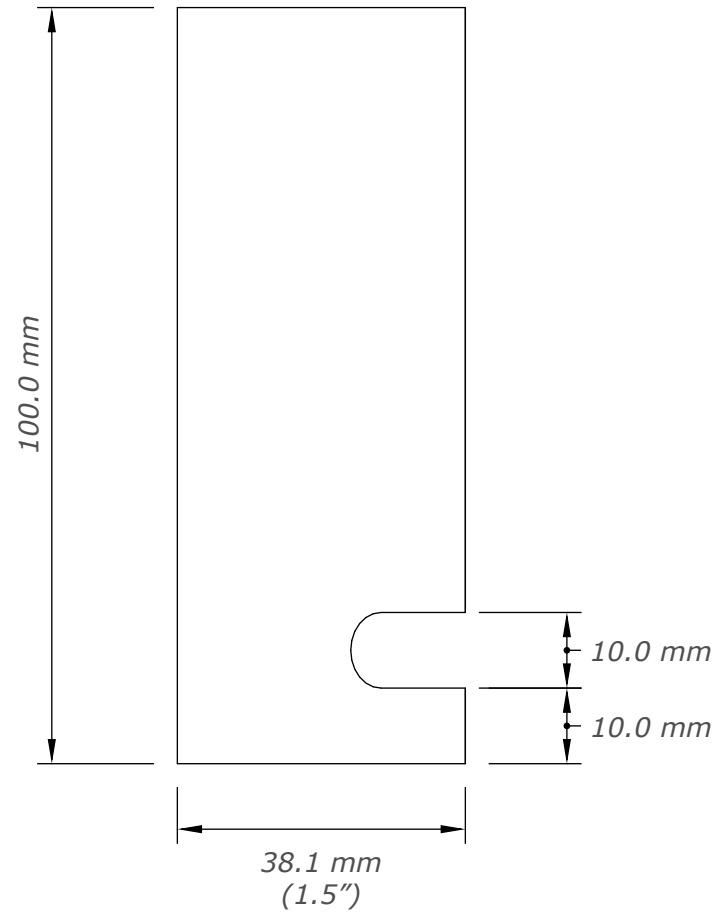

0 Table top
A00 DO NOT SCALE

0 Table leg
A00 DO NOT SCALE

0 Chair back
A00 DO NOT SCALE

0 Chair front
A00 DO NOT SCALE

0 Top plate
A00 DO NOT SCALE

0 Neck plate
A00 DO NOT SCALE

0 Bracket
A00 DO NOT SCALE

0 Post
A00 DO NOT SCALE

Optional 5mm, **10mm**, 15mm and 20mm variants.

0 Spacers
A00 DO NOT SCALE

0 Bottom plate
A00 DO NOT SCALE

0 Clamp - Part A
A00 DO NOT SCALE

0 Clamp - Part B
 A00 DO NOT SCALE

0 Clamp - Part C
 A00 DO NOT SCALE

0 Beam
A00 DO NOT SCALE