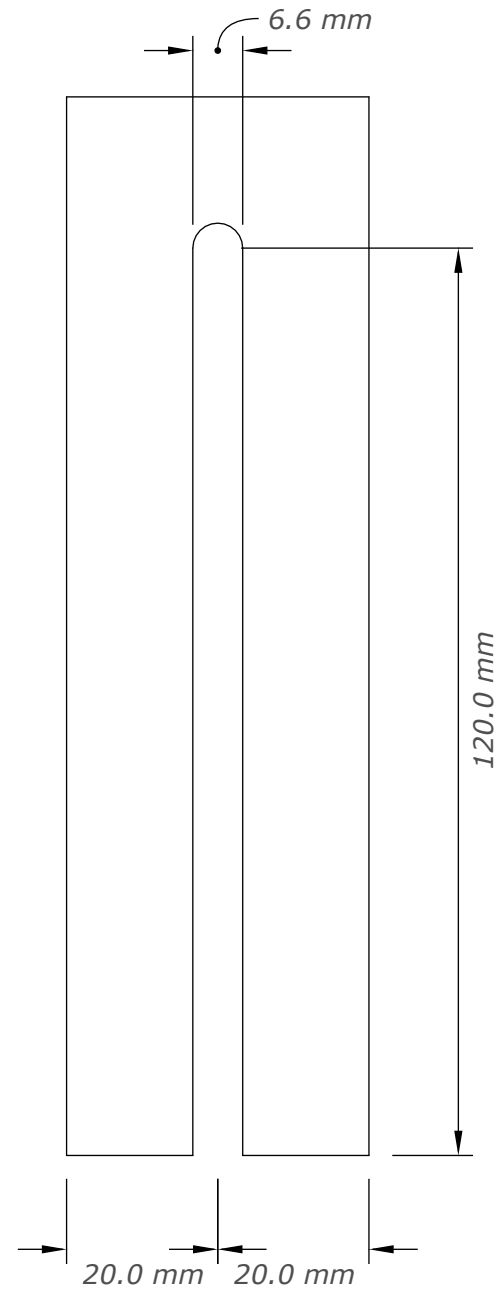

0 Table top
A00 DO NOT SCALE

0 Table leg
A00 DO NOT SCALE

0 Chair back
A00 DO NOT SCALE

0 Chair front
A00 DO NOT SCALE

0 Top plate
A00 DO NOT SCALE

0 Neck plate
A00 DO NOT SCALE

0 Bracket
A00 DO NOT SCALE

0 Post
A00 DO NOT SCALE

Optional 5mm, **10mm**, 15mm and 20mm variants.

0 Spacers
A00 DO NOT SCALE

0 Bottom plate
A00 DO NOT SCALE

0 Clamp - Part A
A00 DO NOT SCALE

0 Clamp - Part B
 A00 DO NOT SCALE

0 Clamp - Part C
 A00 DO NOT SCALE

0 Beam
A00 DO NOT SCALE