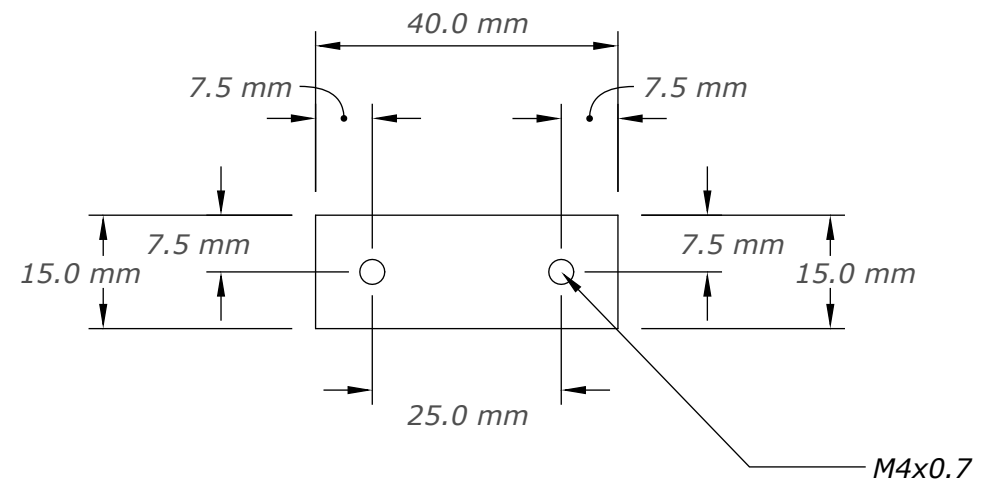

0 Table top
A00 DO NOT SCALE

0 Table leg
A00 DO NOT SCALE

0 Chair back
A00 DO NOT SCALE

0 Chair front
A00 DO NOT SCALE

0 Top plate
A00 DO NOT SCALE

0 Neck plate
A00 DO NOT SCALE

0 Bracket
A00 DO NOT SCALE

0 Post
A00 DO NOT SCALE

Optional 5mm, **10mm**, 15mm and 20mm variants.

0 Spacers
A00 DO NOT SCALE

0 Bottom plate
A00 DO NOT SCALE

0 Clamp - Part A
A00 DO NOT SCALE

0 Clamp - Part B
 A00 DO NOT SCALE

0 Clamp - Part C
 A00 DO NOT SCALE

0 Beam
A00 DO NOT SCALE