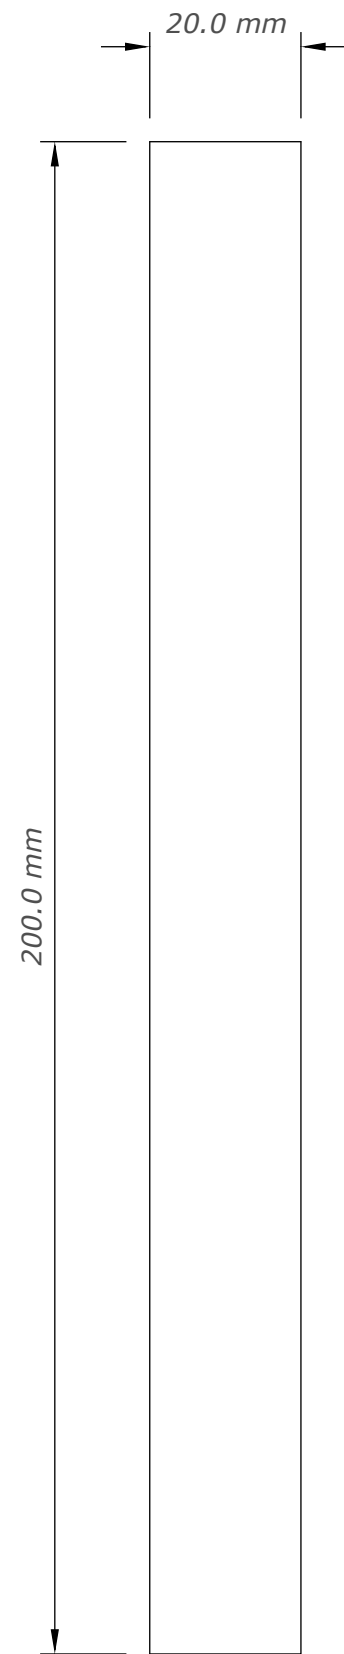

0 Table top
A00 DO NOT SCALE

0 Table leg
A00 DO NOT SCALE

0 Chair back
A00 DO NOT SCALE

0 Chair front
A00 DO NOT SCALE

0 Top plate
A00 DO NOT SCALE

0 Neck plate
A00 DO NOT SCALE

0 Bracket
A00 DO NOT SCALE

0 Post
A00 DO NOT SCALE

Optional 5mm, **10mm**, 15mm and 20mm variants.

0 Spacers
A00 DO NOT SCALE

0 Bottom plate
A00 DO NOT SCALE

0 Clamp - Part A
A00 DO NOT SCALE

0 Clamp - Part B
 A00 DO NOT SCALE

0 Clamp - Part C
 A00 DO NOT SCALE

0 Beam
A00 DO NOT SCALE