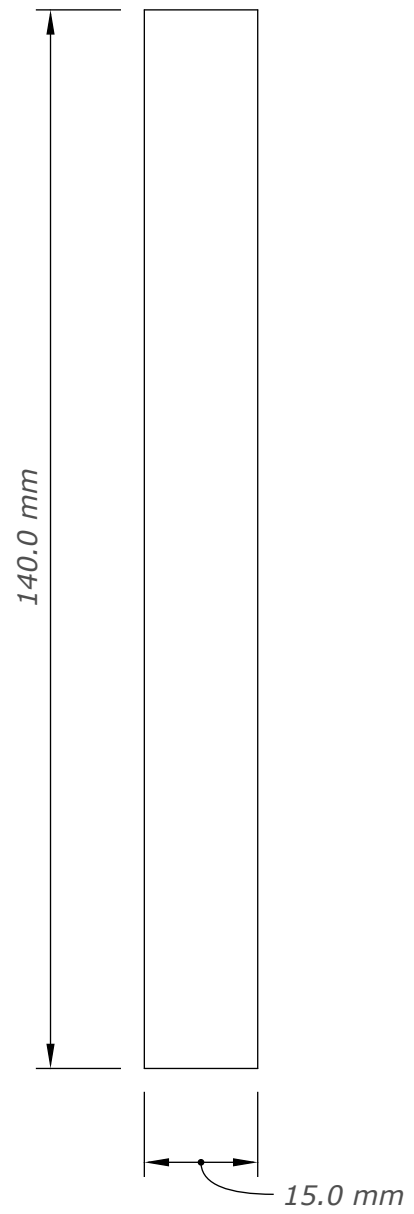

0 Table top
A00 DO NOT SCALE

0 Table leg
A00 DO NOT SCALE

0 Chair back
A00 DO NOT SCALE

0 Chair front
A00 DO NOT SCALE

0 Top plate
A00 DO NOT SCALE

0 Neck plate
A00 DO NOT SCALE

0 Bracket
A00 DO NOT SCALE

0 Post
A00 DO NOT SCALE

Optional 5mm, **10mm**, 15mm and 20mm variants.

0 Spacers
A00 DO NOT SCALE

0 Bottom plate
A00 DO NOT SCALE

0 Clamp - Part A
A00 DO NOT SCALE

0 Clamp - Part B
 A00 DO NOT SCALE

0 Clamp - Part C
 A00 DO NOT SCALE

0 Beam
A00 DO NOT SCALE