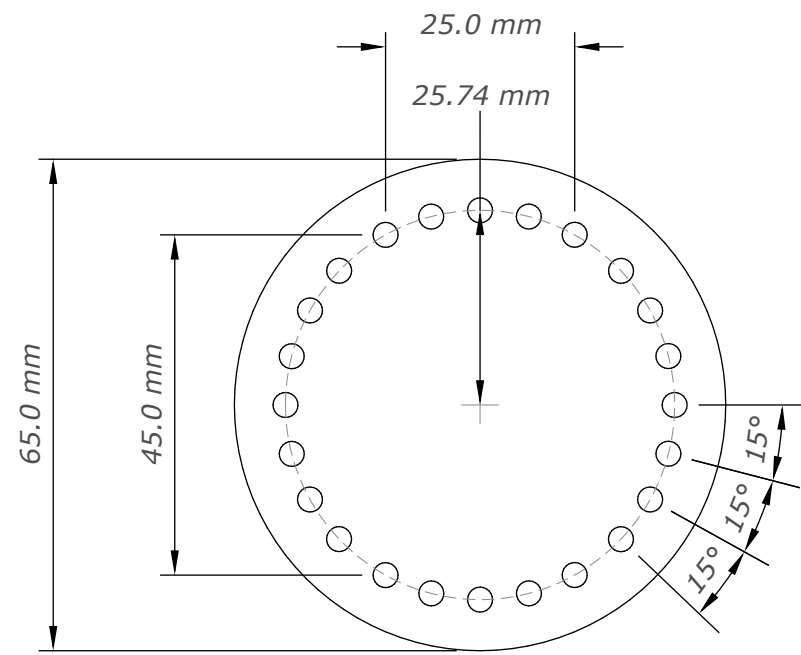

0 Table top
A00 DO NOT SCALE

0 Table leg
A00 DO NOT SCALE

0 Chair back
A00 DO NOT SCALE

0 Chair front
A00 DO NOT SCALE

0 Top plate
A00 DO NOT SCALE

0 Neck plate
A00 DO NOT SCALE

0 Bracket
A00 DO NOT SCALE

0 Post
A00 DO NOT SCALE

Optional 5mm, **10mm**, 15mm and 20mm variants.

0 Spacers
A00 DO NOT SCALE

0 Bottom plate
A00 DO NOT SCALE

0 Clamp - Part A
A00 DO NOT SCALE

0 Clamp - Part B
 A00 DO NOT SCALE

0 Clamp - Part C
 A00 DO NOT SCALE

0 Beam
A00 DO NOT SCALE