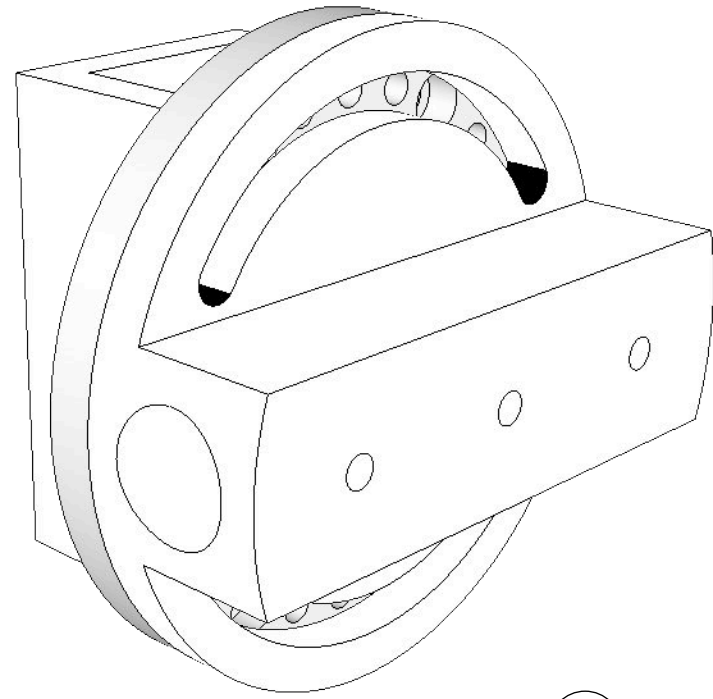

0 Table top
A00 DO NOT SCALE

0 Table leg
A00 DO NOT SCALE

0 Chair back
A00 DO NOT SCALE

0 Chair front
A00 DO NOT SCALE

0 Top plate
A00 DO NOT SCALE

0 Neck plate
A00 DO NOT SCALE

0 Bracket
A00 DO NOT SCALE

0 Post
A00 DO NOT SCALE

Optional 5mm, **10mm**, 15mm and 20mm variants.

0 Spacers
A00 DO NOT SCALE

0 Bottom plate
A00 DO NOT SCALE

0 Clamp - Part A
A00 DO NOT SCALE

0 Clamp - Part B
 A00 DO NOT SCALE

0 Clamp - Part C
 A00 DO NOT SCALE

0 Beam
A00 DO NOT SCALE