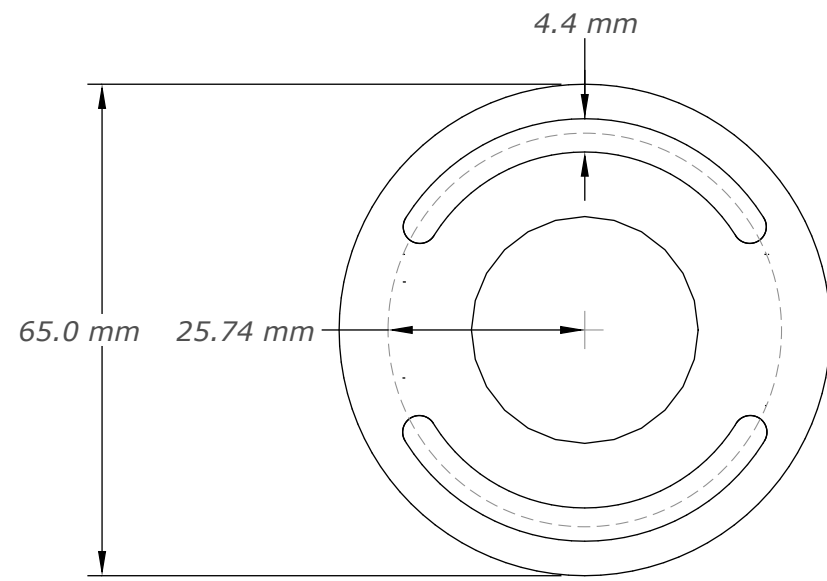

0 Table top
A00 DO NOT SCALE

0 Table leg
A00 DO NOT SCALE

0 Chair back
A00 DO NOT SCALE

0 Chair front
A00 DO NOT SCALE

0 Top plate
A00 DO NOT SCALE

0 Neck plate
A00 DO NOT SCALE

0 Bracket
A00 DO NOT SCALE

0 Post
A00 DO NOT SCALE

Optional 5mm, **10mm**, 15mm and 20mm variants.

0 Spacers
A00 DO NOT SCALE

0 Bottom plate
A00 DO NOT SCALE

0 Clamp - Part A
A00 DO NOT SCALE

0 Clamp - Part B
 A00 DO NOT SCALE

0 Clamp - Part C
 A00 DO NOT SCALE

0 Beam
A00 DO NOT SCALE